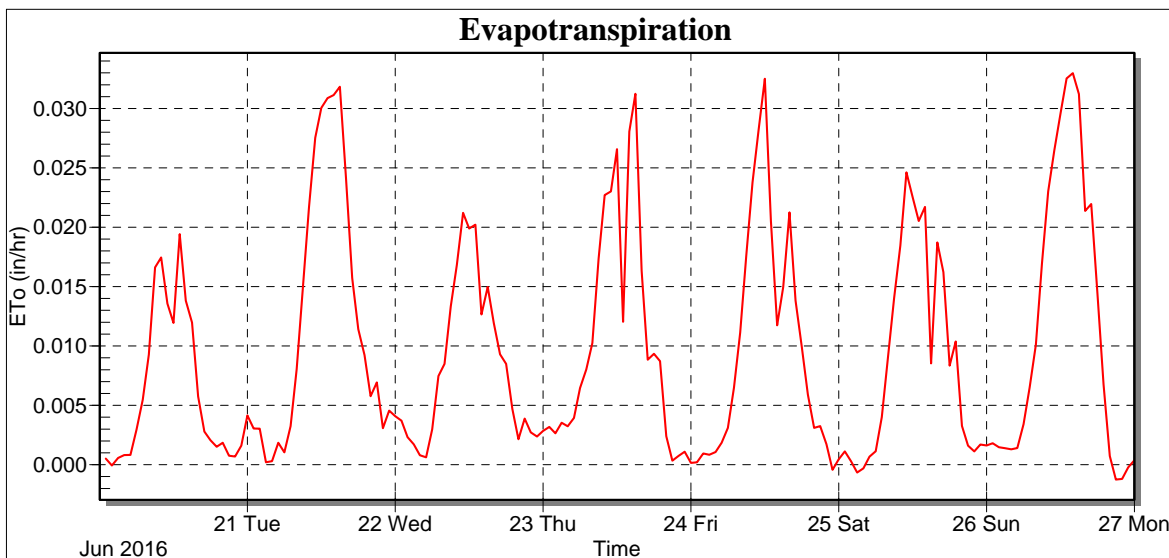

# Weather Station: CCSD

Location: Outback School

Report Type: Custom Day

Created: Wednesday, October 05, 2016 12:03 PM

Report Period: Monday, June 20, 2016 - Sunday, June 26, 2016

Date	Daily ETo (in/day)	Rain Fall (in)
6/20/2016	0.15	0.00
6/21/2016	0.29	0.03
6/22/2016	0.20	0.00
6/23/2016	0.25	0.14
6/24/2016	0.23	0.00
6/25/2016	0.21	0.00
6/26/2016	0.28	0.10
Low	0.15	0.000
High	0.29	0.140
Average	0.23	0.039
Std Dev	0.05	0.054
Total	1.61	0.270