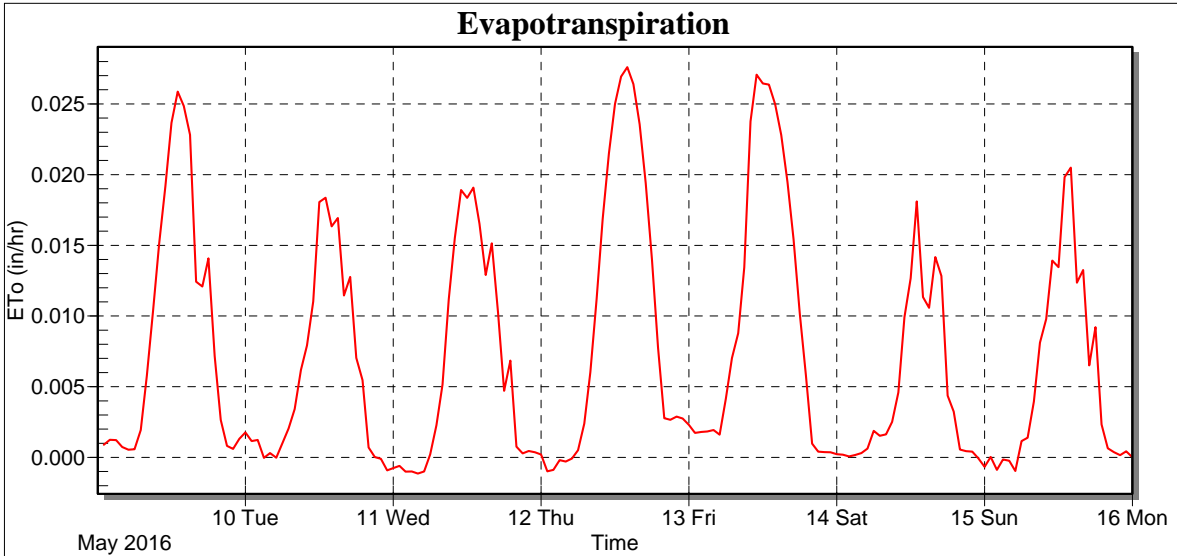

Weather Station: CCSD

Location: Outback School

Report Type: Custom Day

Created: Wednesday, October 05, 2016 11:59 AM

Report Period: Monday, May 09, 2016 - Sunday, May 15, 2016

Date	Daily ETo (in/day)	Rain Fall (in)
5/9/2016	0.21	0.00
5/10/2016	0.14	0.01
5/11/2016	0.15	0.00
5/12/2016	0.24	0.00
5/13/2016	0.25	0.00
5/14/2016	0.11	0.00
5/15/2016	0.14	0.00
Low	0.11	0.000
High	0.25	0.010
Average	0.18	0.001
Std Dev	0.05	0.003
Total	1.24	0.010