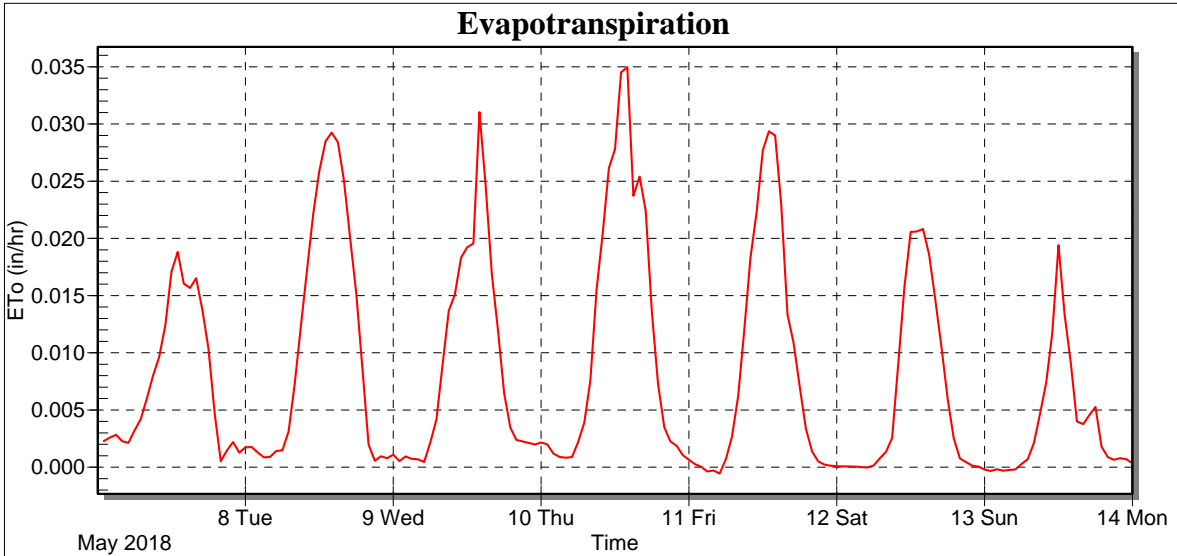

Weather Station: CCSD

Location: Outback School

Report Type: Custom Day

Created: Monday, June 25, 2018 8:13 AM

Report Period: Monday, May 07, 2018 - Sunday, May 13, 2018

Date	Daily ETo (in/day)	Rain Fall (in)
5/7/2018	0.18	0.00
5/8/2018	0.26	0.00
5/9/2018	0.21	0.00
5/10/2018	0.28	0.00
5/11/2018	0.21	0.00
5/12/2018	0.15	0.02
5/13/2018	0.09	0.00
Low	0.09	0.000
High	0.28	0.020
Average	0.20	0.003
Std Dev	0.06	0.007
Total	1.38	0.020