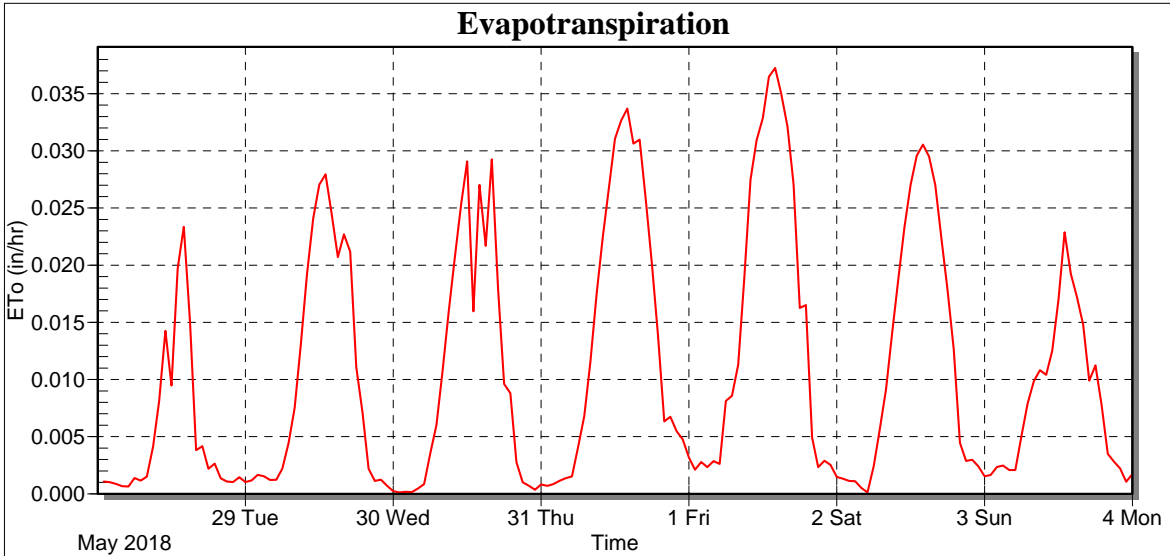

Weather Station: CCSD

Location: Outback School

Report Type: Custom Day

Created: Monday, June 25, 2018 8:08 AM

Report Period: Monday, May 28, 2018 - Sunday, June 03, 2018

Date	Daily ETo (in/day)	Rain Fall (in)
5/28/2018	0.12	0.20
5/29/2018	0.25	0.00
5/30/2018	0.25	0.00
5/31/2018	0.34	0.00
6/1/2018	0.37	0.00
6/2/2018	0.29	0.00
6/3/2018	0.20	0.00
Low	0.12	0.000
High	0.37	0.200
Average	0.26	0.029
Std Dev	0.08	0.070
Total	1.82	0.200