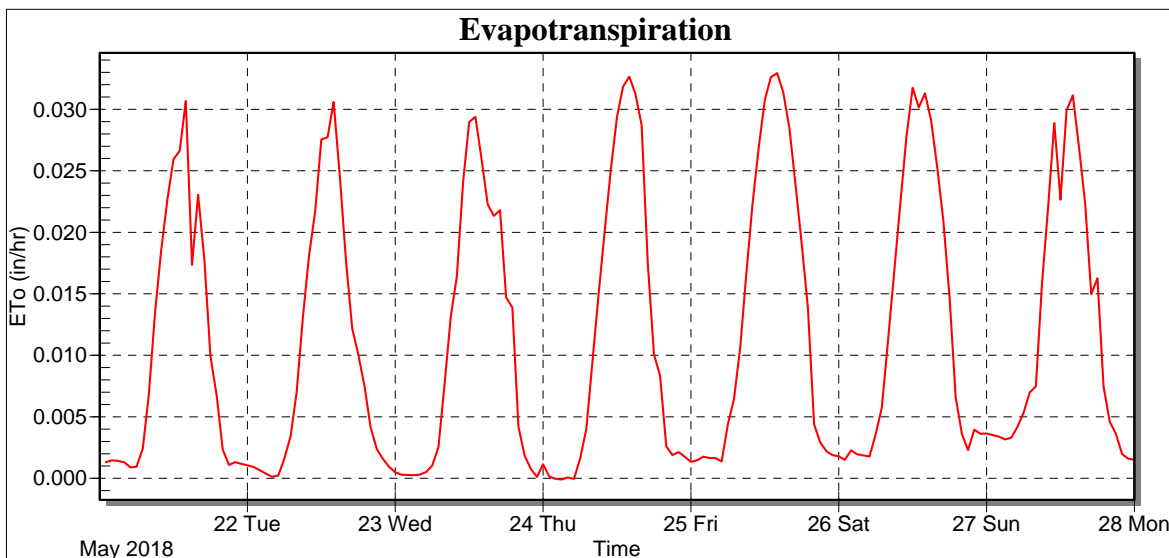

Weather Station: CCSD

Location: Outback School

Report Type: Custom Day

Created: Monday, June 25, 2018 8:14 AM

Report Period: Monday, May 21, 2018 - Sunday, May 27, 2018

Date	Daily ETo (in/day)	Rain Fall (in)
5/21/2018	0.24	0.00
5/22/2018	0.23	0.04
5/23/2018	0.25	0.00
5/24/2018	0.27	0.00
5/25/2018	0.32	0.00
5/26/2018	0.30	0.00
5/27/2018	0.29	0.00
Low	0.23	0.000
High	0.32	0.040
Average	0.27	0.006
Std Dev	0.03	0.014
Total	1.90	0.040