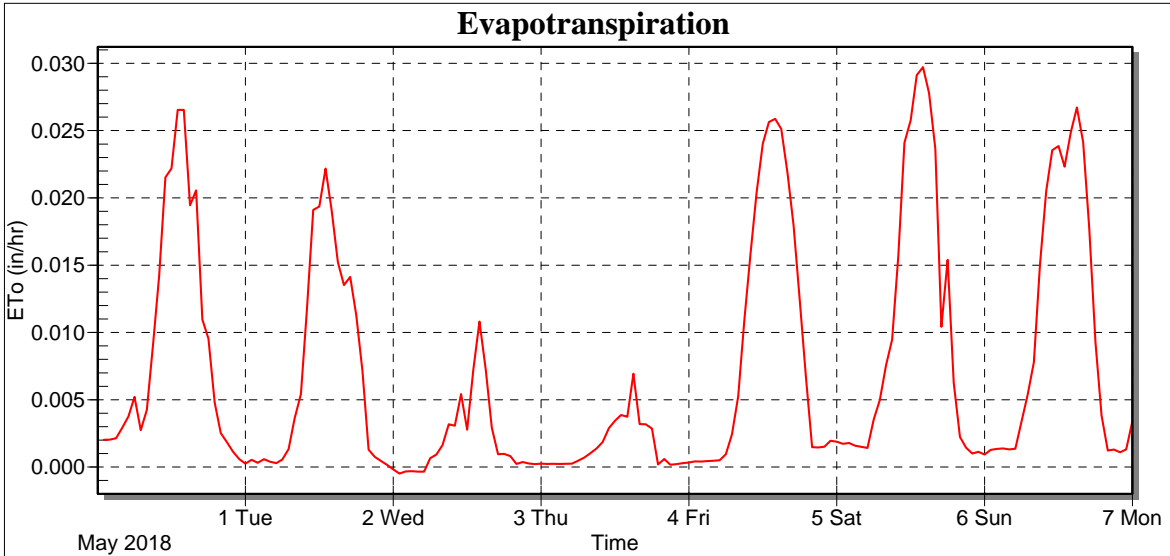

# Weather Station: CCSD

Location: Outback School

Report Type: Custom Day

Created: Monday, June 25, 2018 8:13 AM

Report Period: Monday, April 30, 2018 - Sunday, May 06, 2018

Date	Daily ETo (in/day)	Rain Fall (in)
4/30/2018	0.22	0.00
5/1/2018	0.17	0.00
5/2/2018	0.05	0.59
5/3/2018	0.04	0.57
5/4/2018	0.23	0.00
5/5/2018	0.25	0.00
5/6/2018	0.24	0.00
Low	0.04	0.000
High	0.25	0.590
Average	0.17	0.166
Std Dev	0.08	0.262
Total	1.20	1.160