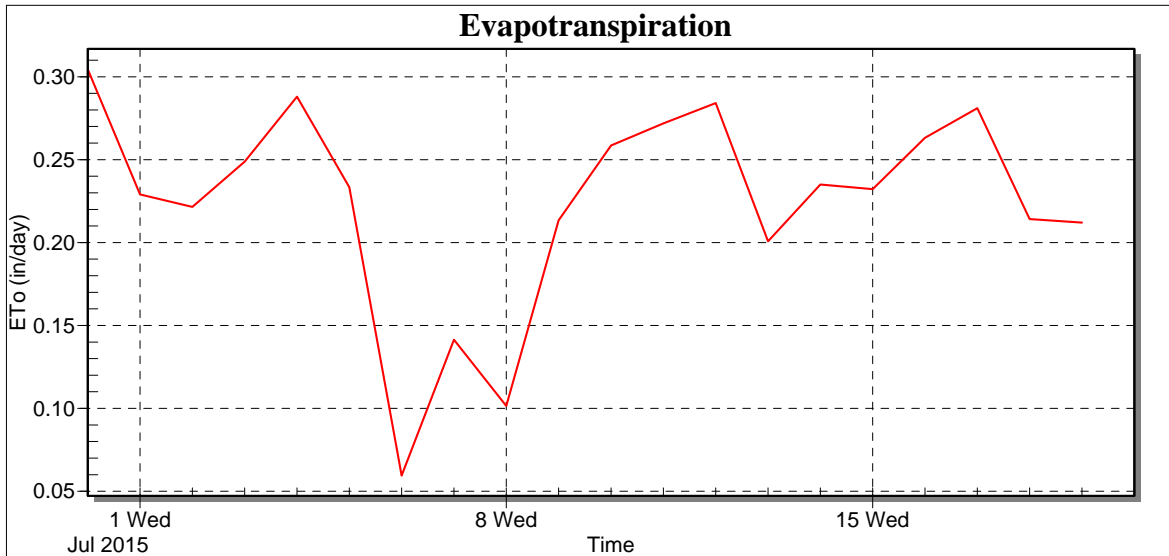

Weather Station: CCSD

Location: Outback School

Report Type: Custom Day

Created: Friday, August 14, 2015 12:43 PM

Report Period: Tuesday, June 30, 2015 - Sunday, July 19, 2015

Date	Air Temp Min (°F)	Air Temp Max (°F)	Air Temp Avg (°F)
6/30/2015	62.85	89.38	75.49
7/1/2015	63.16	84.74	71.32
7/2/2015	53.91	79.48	65.81
7/3/2015	56.77	81.10	68.54
7/4/2015	63.63	89.35	74.40
7/5/2015	60.76	87.37	72.16
7/6/2015	56.52	61.12	58.53
7/7/2015	55.27	66.67	58.96
7/8/2015	54.16	68.88	58.52
7/9/2015	52.12	76.21	62.73
7/10/2015	54.09	81.81	68.68
7/11/2015	58.50	84.27	70.23
7/12/2015	60.35	87.49	74.03
7/13/2015	63.57	84.15	71.88
7/14/2015	61.43	86.11	69.84
7/15/2015	57.96	83.01	68.08
7/16/2015	57.18	85.05	70.70
7/17/2015	60.53	87.19	73.64
7/18/2015	57.31	84.20	66.72
7/19/2015	54.21	78.84	66.51
Low	52.12	61.12	58.52
High	63.63	89.38	75.49
Average	58.21	81.32	68.34
Std Dev	3.55	7.51	5.10

Weather Station: CCSD

Location: Outback School

Report Type: Custom Day

Created: Friday, August 14, 2015 12:43 PM

Report Period: Tuesday, June 30, 2015 - Sunday, July 19, 2015

Date	Daily ETo (in/day)	Rain Fall (in)
6/30/2015	0.30	0.00
7/1/2015	0.23	0.00
7/2/2015	0.22	0.13
7/3/2015	0.25	0.00
7/4/2015	0.29	0.00
7/5/2015	0.23	0.07
7/6/2015	0.06	0.04
7/7/2015	0.14	0.10
7/8/2015	0.10	0.05
7/9/2015	0.21	0.02
7/10/2015	0.26	0.00
7/11/2015	0.27	0.00
7/12/2015	0.28	0.00
7/13/2015	0.20	0.00
7/14/2015	0.24	0.00
7/15/2015	0.23	0.00
7/16/2015	0.26	0.04
7/17/2015	0.28	0.03
7/18/2015	0.21	0.29
7/19/2015	0.21	0.00
Low	0.06	0.000
High	0.30	0.290
Average	0.22	0.039
Std Dev	0.06	0.068
Total	4.47	0.770