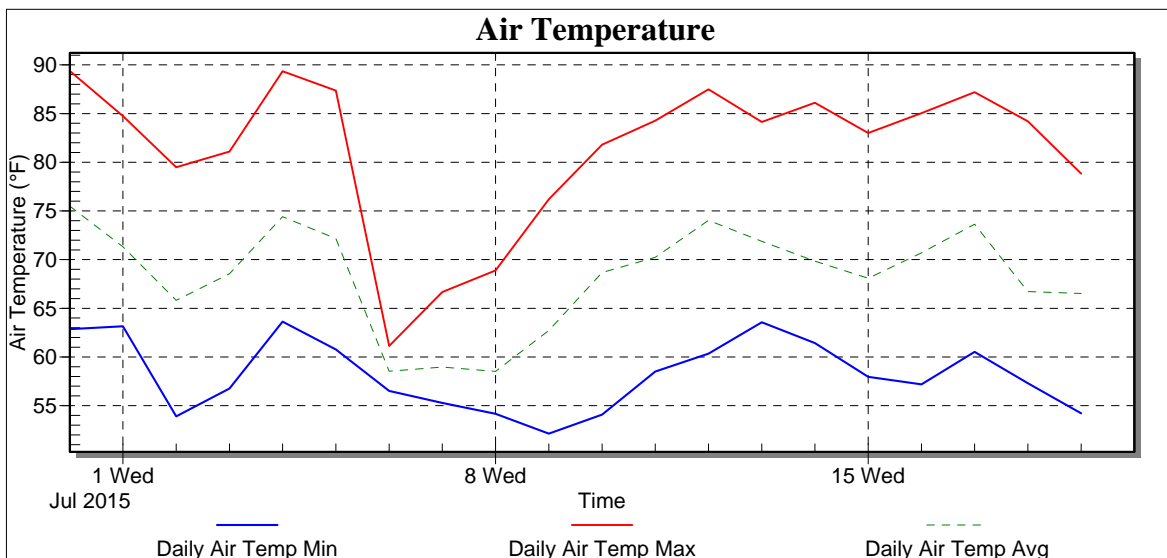

Weather Station: CCSD

Location: Outback School

Report Type: Custom Day

Created: Friday, August 14, 2015 12:43 PM

Report Period: Tuesday, June 30, 2015 - Sunday, July 19, 2015

Date	Air Temp Min (°F)	Air Temp Max (°F)	Air Temp Avg (°F)
6/30/2015	62.85	89.38	75.49
7/1/2015	63.16	84.74	71.32
7/2/2015	53.91	79.48	65.81
7/3/2015	56.77	81.10	68.54
7/4/2015	63.63	89.35	74.40
7/5/2015	60.76	87.37	72.16
7/6/2015	56.52	61.12	58.53
7/7/2015	55.27	66.67	58.96
7/8/2015	54.16	68.88	58.52
7/9/2015	52.12	76.21	62.73
7/10/2015	54.09	81.81	68.68
7/11/2015	58.50	84.27	70.23
7/12/2015	60.35	87.49	74.03
7/13/2015	63.57	84.15	71.88
7/14/2015	61.43	86.11	69.84
7/15/2015	57.96	83.01	68.08
7/16/2015	57.18	85.05	70.70
7/17/2015	60.53	87.19	73.64
7/18/2015	57.31	84.20	66.72
7/19/2015	54.21	78.84	66.51
Low	52.12	61.12	58.52
High	63.63	89.38	75.49
Average	58.21	81.32	68.34
Std Dev	3.55	7.51	5.10

Weather Station: CCSD

Location: Outback School

Report Type: Custom Day

Created: Friday, August 14, 2015 12:43 PM

Report Period: Tuesday, June 30, 2015 - Sunday, July 19, 2015

Date	Rain Fall (in)
6/30/2015	0.00
7/1/2015	0.00
7/2/2015	0.13
7/3/2015	0.00
7/4/2015	0.00
7/5/2015	0.07
7/6/2015	0.04
7/7/2015	0.10
7/8/2015	0.05
7/9/2015	0.02
7/10/2015	0.00
7/11/2015	0.00
7/12/2015	0.00
7/13/2015	0.00
7/14/2015	0.00
7/15/2015	0.00
7/16/2015	0.04
7/17/2015	0.03
7/18/2015	0.29
7/19/2015	0.00
Low	0.00
High	0.29
Average	0.04
Std Dev	0.07
Total	0.77