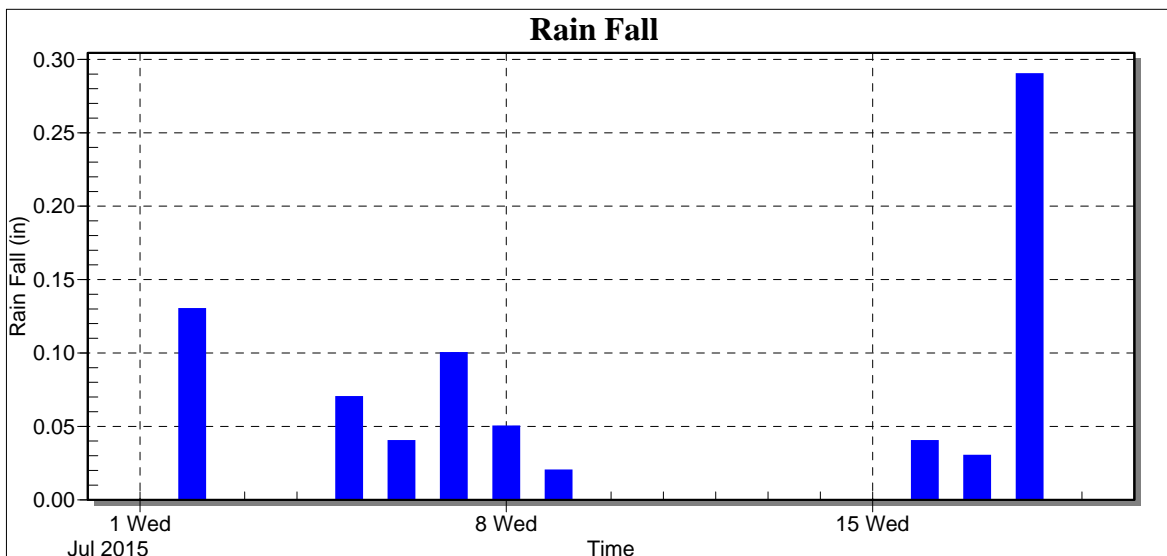

Weather Station: CCSD

Location: Outback School

Report Type: Custom Day

Created: Friday, August 14, 2015 12:43 PM

Report Period: Tuesday, June 30, 2015 - Sunday, July 19, 2015

Date	Air Temp Min (°F)	Air Temp Max (°F)	Air Temp Avg (°F)
6/30/2015	62.85	89.38	75.49
7/1/2015	63.16	84.74	71.32
7/2/2015	53.91	79.48	65.81
7/3/2015	56.77	81.10	68.54
7/4/2015	63.63	89.35	74.40
7/5/2015	60.76	87.37	72.16
7/6/2015	56.52	61.12	58.53
7/7/2015	55.27	66.67	58.96
7/8/2015	54.16	68.88	58.52
7/9/2015	52.12	76.21	62.73
7/10/2015	54.09	81.81	68.68
7/11/2015	58.50	84.27	70.23
7/12/2015	60.35	87.49	74.03
7/13/2015	63.57	84.15	71.88
7/14/2015	61.43	86.11	69.84
7/15/2015	57.96	83.01	68.08
7/16/2015	57.18	85.05	70.70
7/17/2015	60.53	87.19	73.64
7/18/2015	57.31	84.20	66.72
7/19/2015	54.21	78.84	66.51
Low	52.12	61.12	58.52
High	63.63	89.38	75.49
Average	58.21	81.32	68.34
Std Dev	3.55	7.51	5.10

Weather Station: CCSD

Location: Outback School

Report Type: Custom Day

Created: Friday, August 14, 2015 12:43 PM

Report Period: Tuesday, June 30, 2015 - Sunday, July 19, 2015

Date	Rain Fall (in)
6/30/2015	0.00
7/1/2015	0.00
7/2/2015	0.13
7/3/2015	0.00
7/4/2015	0.00
7/5/2015	0.07
7/6/2015	0.04
7/7/2015	0.10
7/8/2015	0.05
7/9/2015	0.02
7/10/2015	0.00
7/11/2015	0.00
7/12/2015	0.00
7/13/2015	0.00
7/14/2015	0.00
7/15/2015	0.00
7/16/2015	0.04
7/17/2015	0.03
7/18/2015	0.29
7/19/2015	0.00
Low	0.00
High	0.29
Average	0.04
Std Dev	0.07
Total	0.77