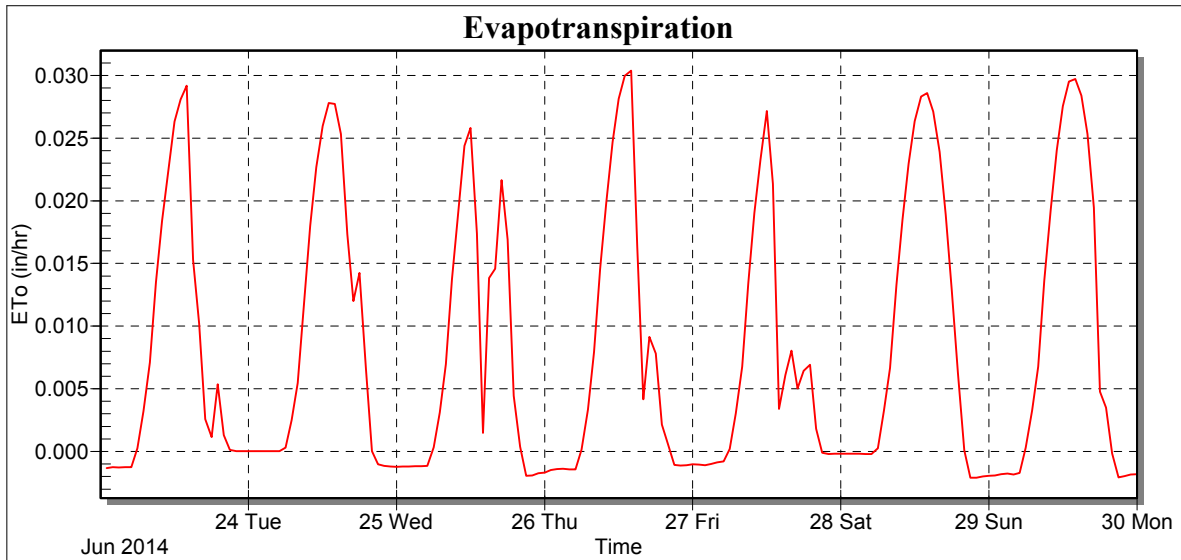

Weather Station: CCSD

Location: Outback School

Report Type: Custom Day

Created: Monday, July 14, 2014 7:14 AM

Report Period: Monday, June 23, 2014 - Sunday, June 29, 2014

Date	Daily ETo (in/day)	Rain Fall (in)
6/23/2014	0.18	0.01
6/24/2014	0.21	0.17
6/25/2014	0.17	0.00
6/26/2014	0.19	0.00
6/27/2014	0.15	0.03
6/28/2014	0.23	0.00
6/29/2014	0.22	0.00
Low	0.15	0.000
High	0.23	0.170
Average	0.19	0.030
Std Dev	0.03	0.058
Total	1.35	0.210